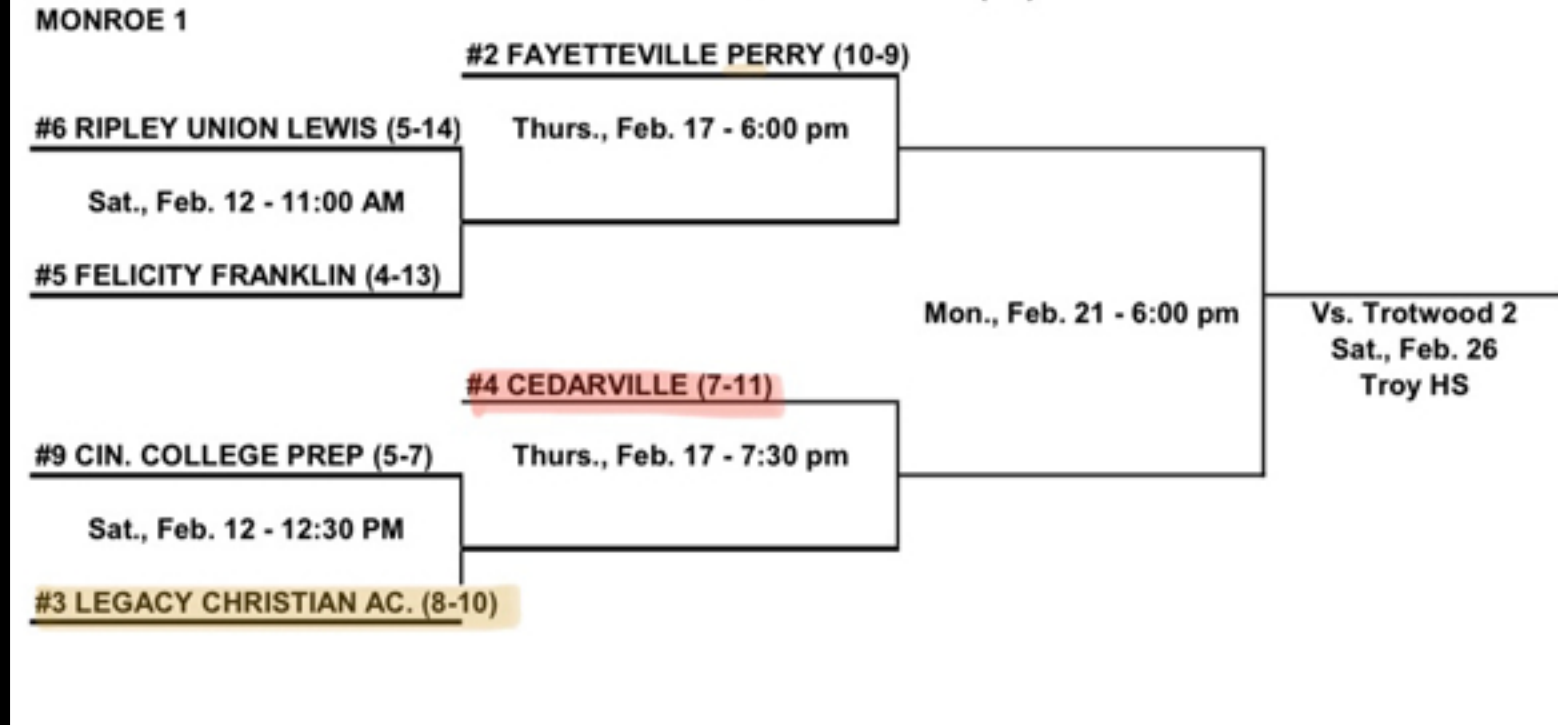

**2022 DIVISION I GIRLS BASKETBALL
TROY HIGH SCHOOL (13)**

**2022 DIVISION II GIRLS BASKETBALL
TECUMSEH HIGH SCHOOL (13)**

**2022 DIVISION IV GIRLS BASKETBALL
MONROE HIGH SCHOOL (11)**

BUTLER HIGH SCHOOL (6)

**2022 DIVISION III GIRLS BASKETBALL
NORTHRIDGE HIGH SCHOOL (6)**

TROTWOOD 2