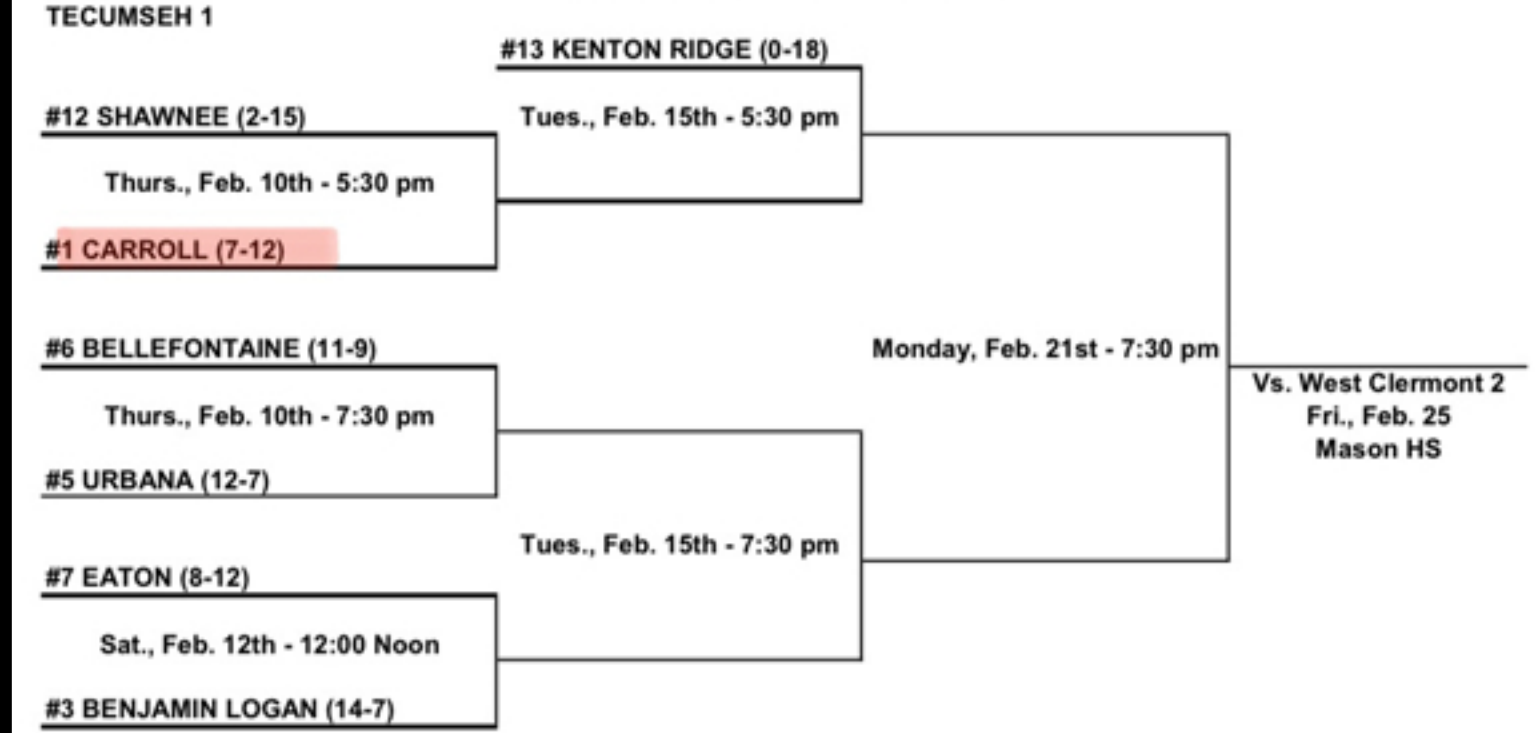

**2022 DIVISION I GIRLS BASKETBALL
TROY HIGH SCHOOL (13)**

**2022 DIVISION II GIRLS BASKETBALL
TECUMSEH HIGH SCHOOL (13)**

**2022 DIVISION IV GIRLS BASKETBALL
MONROE HIGH SCHOOL (11)**

BUTLER HIGH SCHOOL (6)

**2022 DIVISION III GIRLS BASKETBALL
NORTHRIDGE HIGH SCHOOL (6)**

TROTWOOD 2