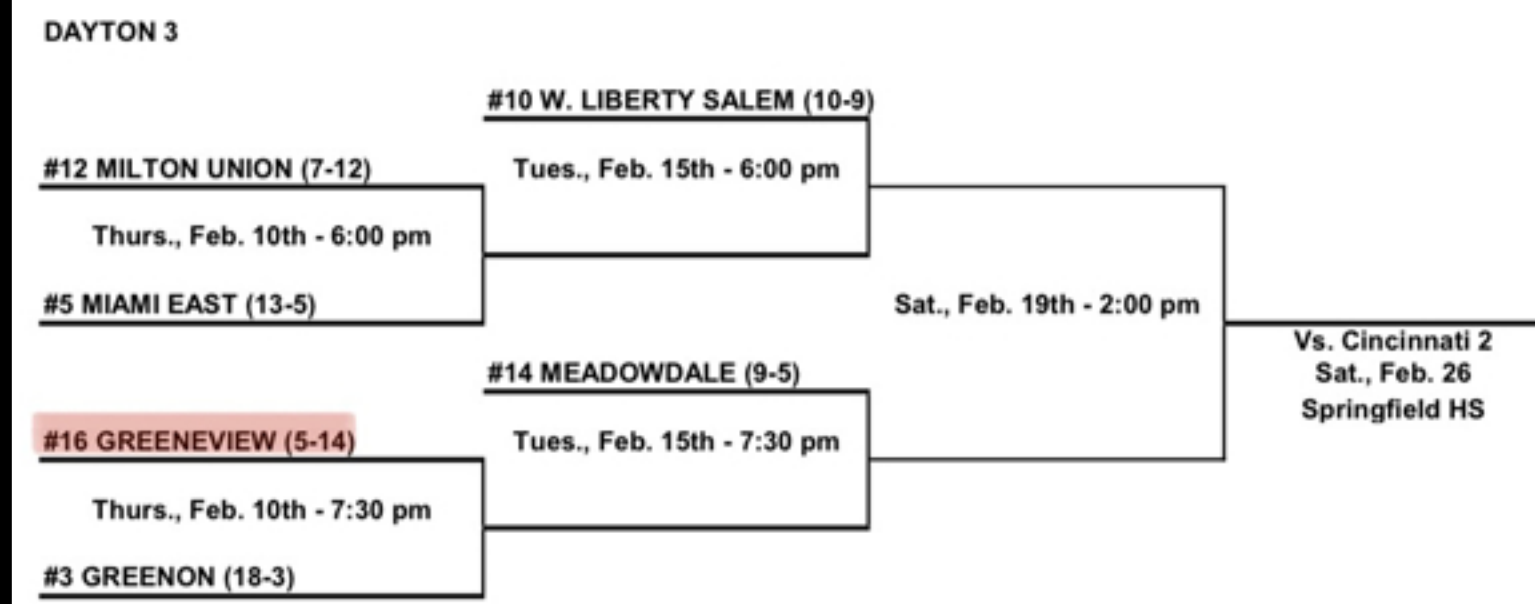

**2022 DIVISION I GIRLS BASKETBALL
TROY HIGH SCHOOL (13)**

**2022 DIVISION II GIRLS BASKETBALL
TECUMSEH HIGH SCHOOL (13)**

**2022 DIVISION IV GIRLS BASKETBALL
MONROE HIGH SCHOOL (11)**

BUTLER HIGH SCHOOL (6)

**2022 DIVISION III GIRLS BASKETBALL
NORTHRIDGE HIGH SCHOOL (6)**

TROTWOOD 2