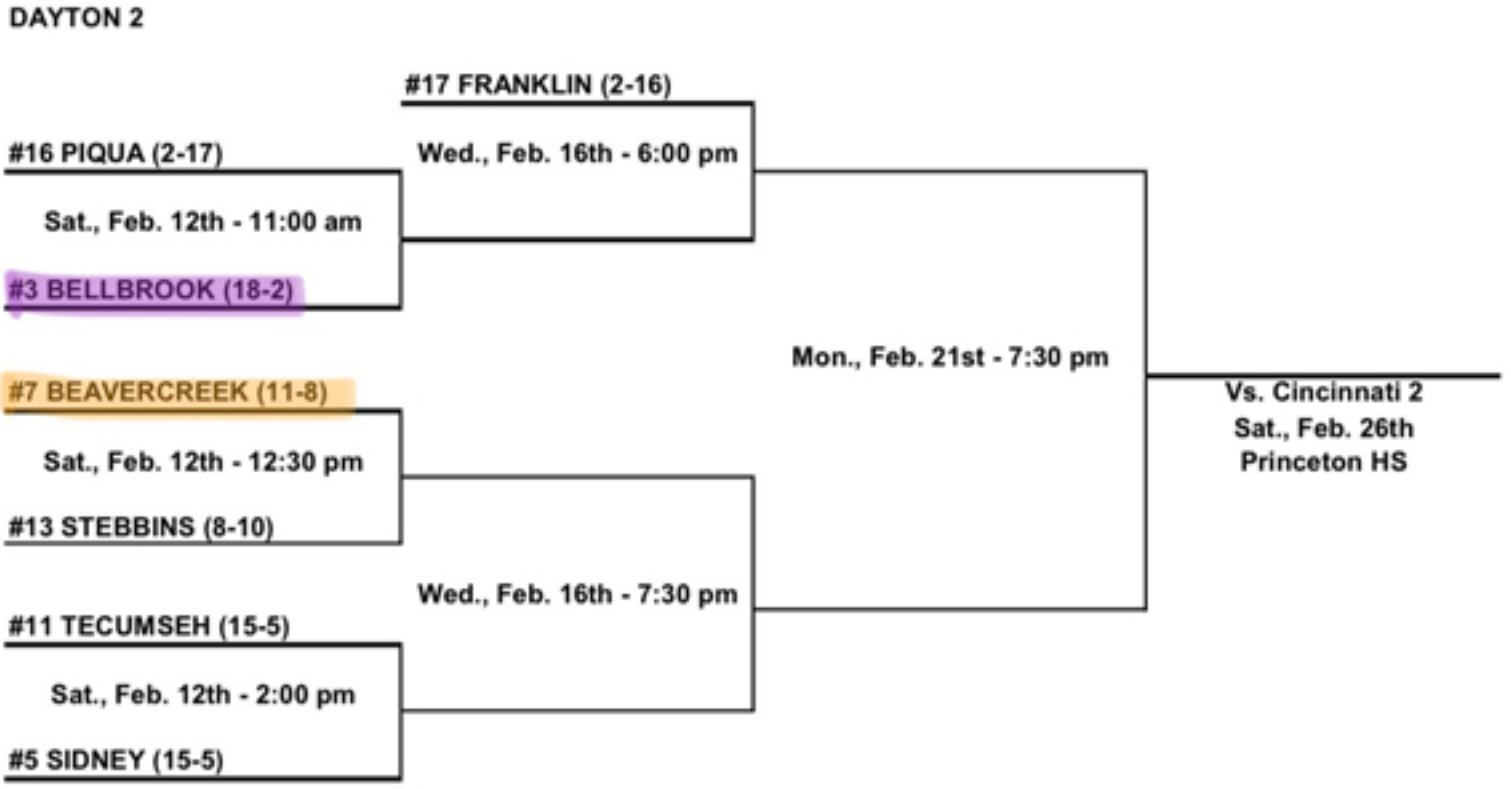

**2022 DIVISION I GIRLS BASKETBALL
TROY HIGH SCHOOL (13)**

**2022 DIVISION II GIRLS BASKETBALL
TECUMSEH HIGH SCHOOL (13)**

**2022 DIVISION IV GIRLS BASKETBALL
MONROE HIGH SCHOOL (11)**

BUTLER HIGH SCHOOL (6)

**2022 DIVISION III GIRLS BASKETBALL
NORTHRIDGE HIGH SCHOOL (6)**

TROTWOOD 2